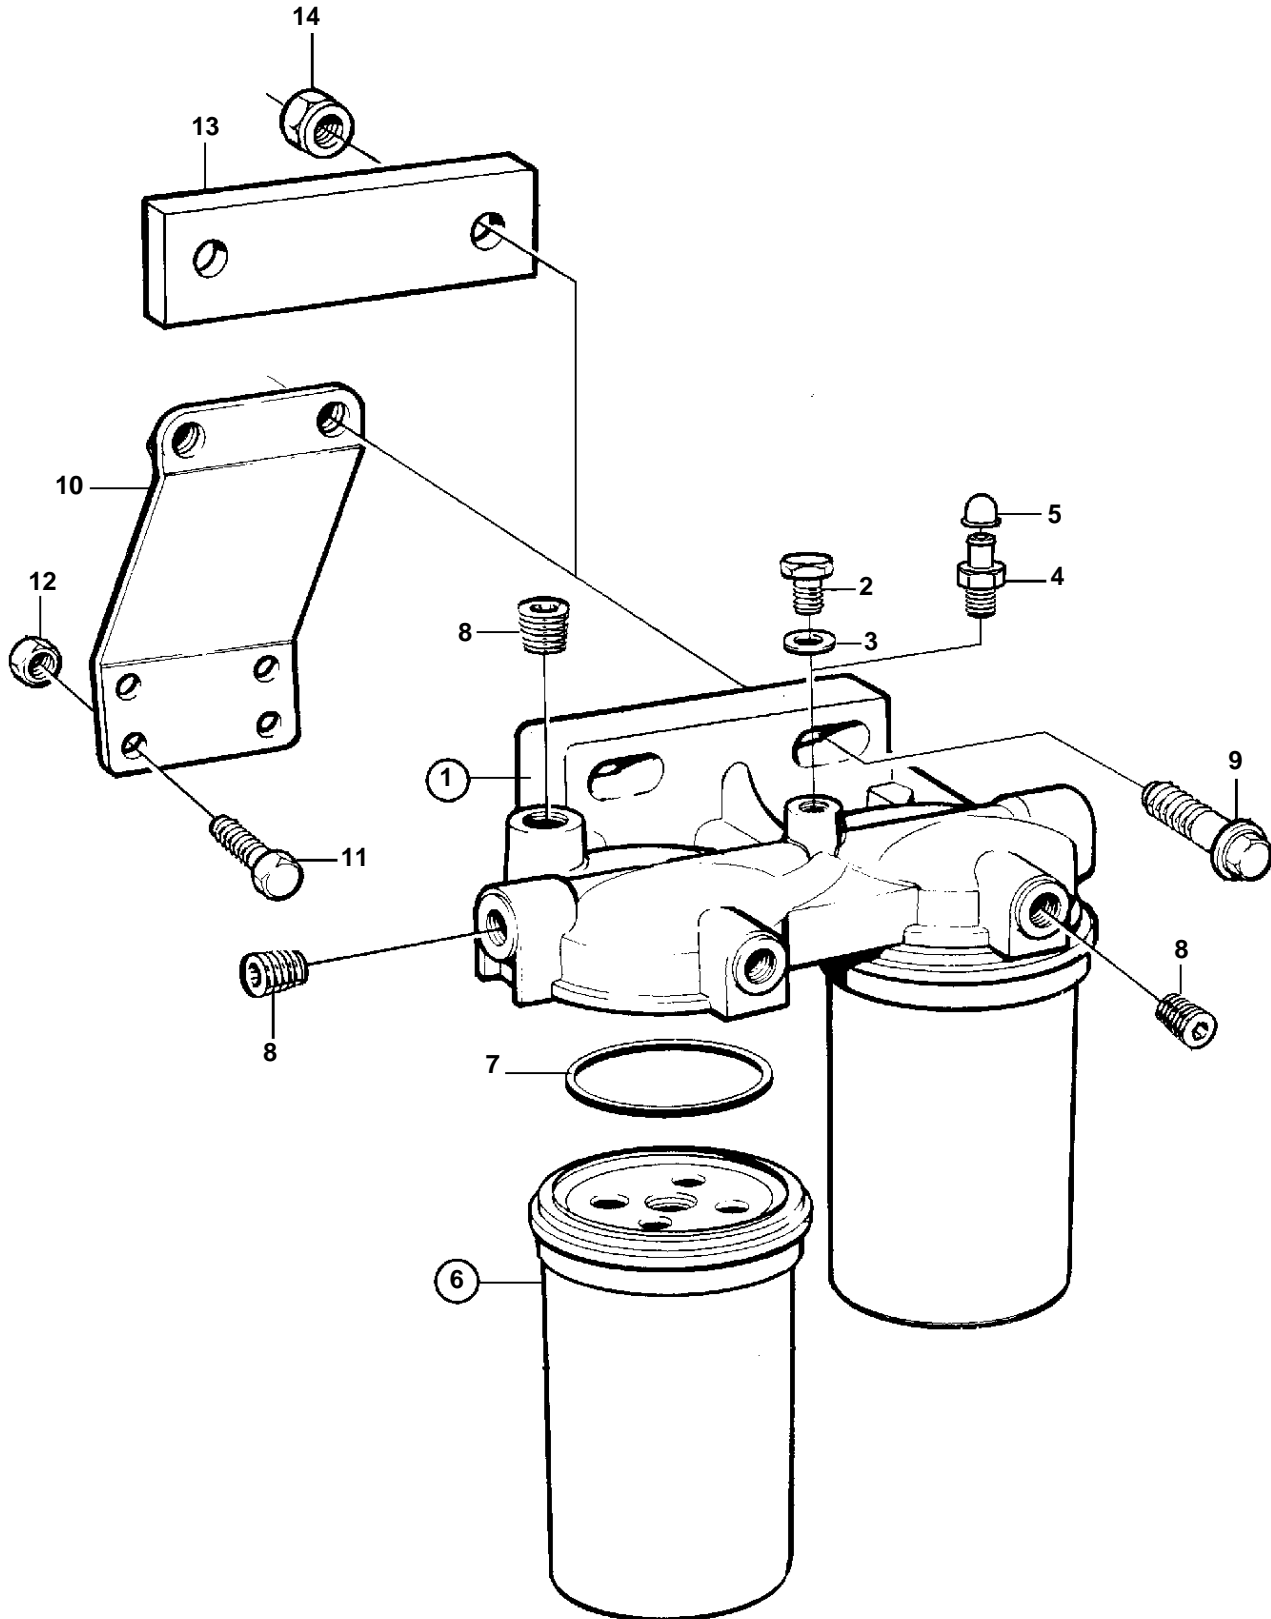

TAMD71A, TAMD71B, TAMD72A, TAMD72WJ-A, TAMD73WJ-A

TAMD71A, TAMD71B, TAMD72A, TAMD72WJ-A, TAMD73WJ-A

REF	PART NO.	QTY	DESCRIPTION	NOTES
1	8194541	1	Filter housing	M8
4	1330191	1	· Tap	
5		1	· Protecting cover	(960630)
6	3825133	2	Fuel filter	(466987)
7		2	· Gasket	ALT, L=35mm
8	968062	3	Plug	ALT, L=50mm
9	946752	2	Flange screw	ALT, L=35mm
	965186	2	Flange screw	SN-XXXXXXXXXX/52042
13	865262	1	Spacer	SNXXXXXXXXXX/52043-
14	971071	2	Nut	